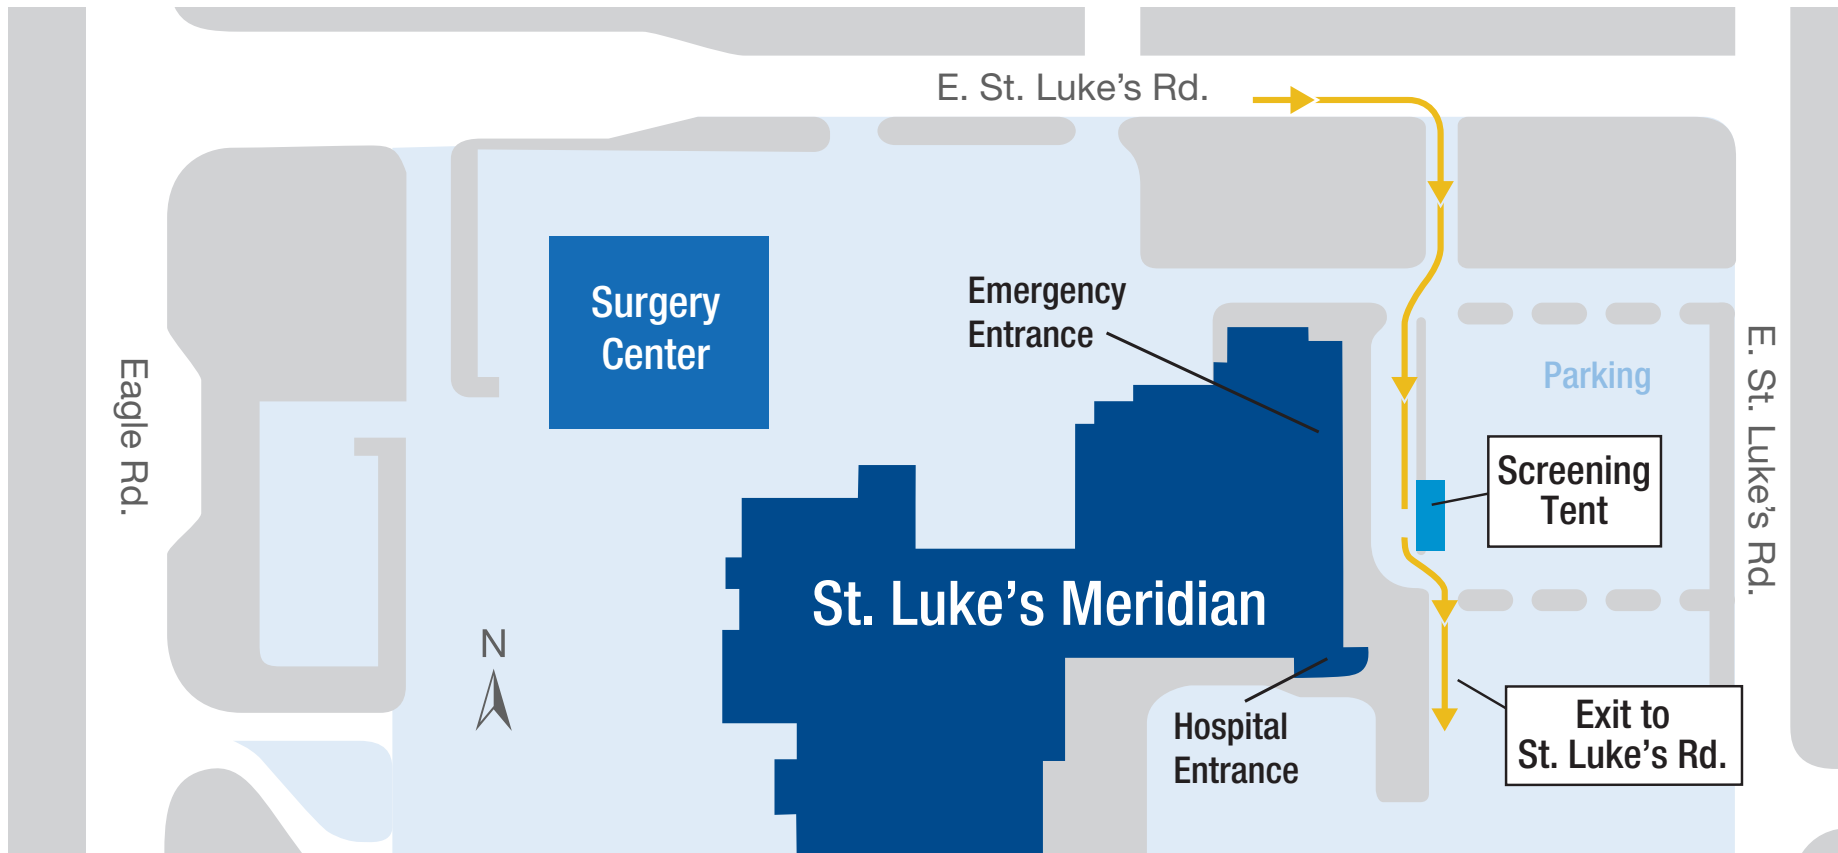

Meridian Screening Tent Location

Be aware, local traffic patterns at sites may change depending on volume and traffic.

Go to stlukesonline.org for more information on open locations or call 208-381-9500.