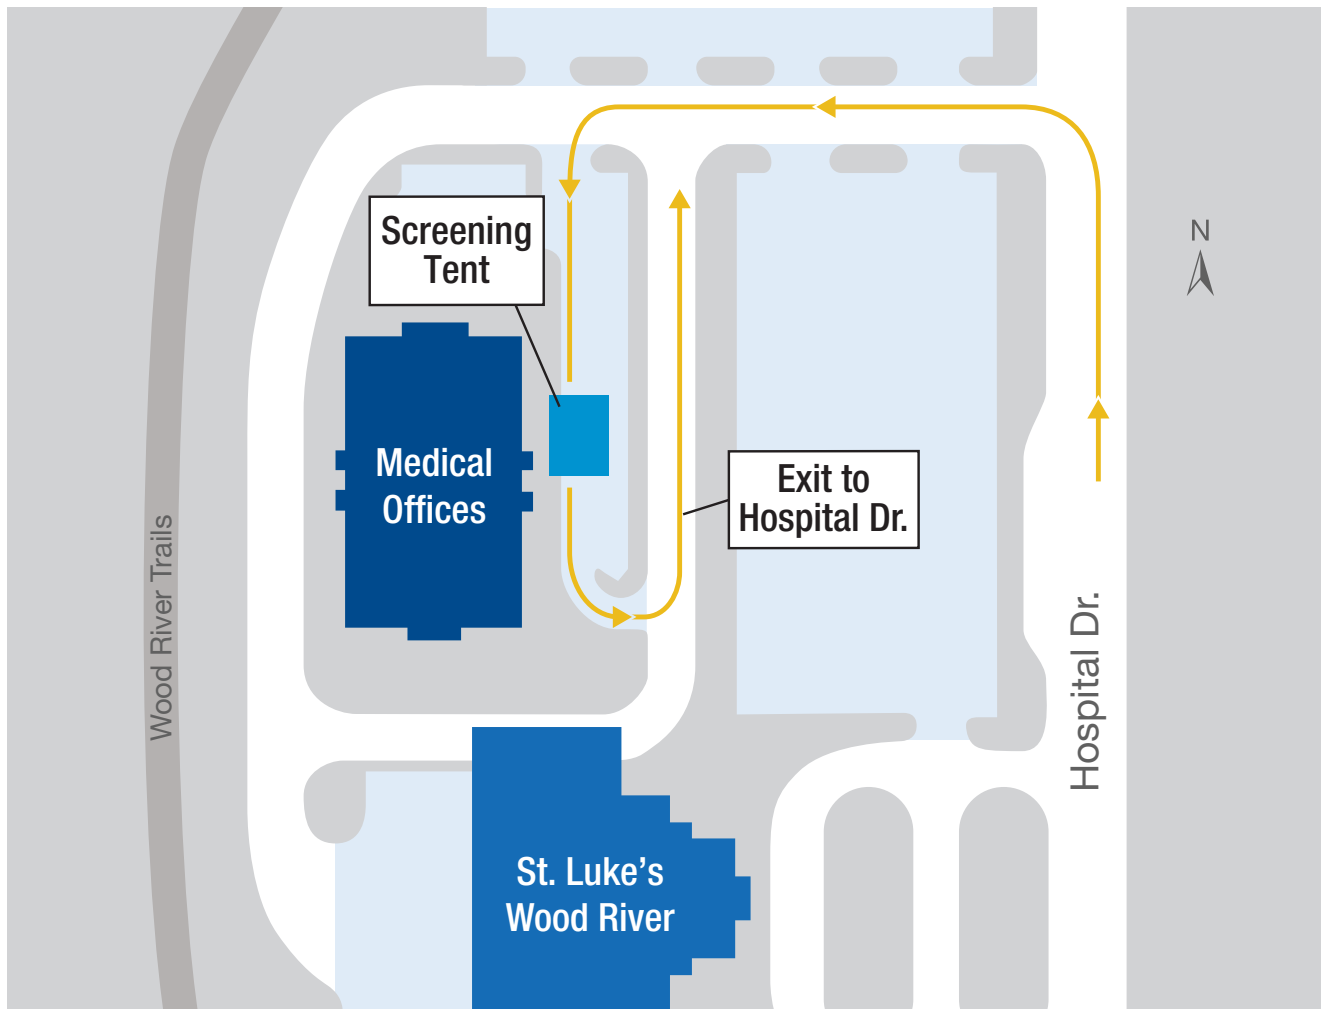

Wood River Screening Tent Location

Be aware, local traffic patterns at sites may change depending on volume and traffic.

Go to stlukesonline.org for more information on open locations or call **208-381-9500**.